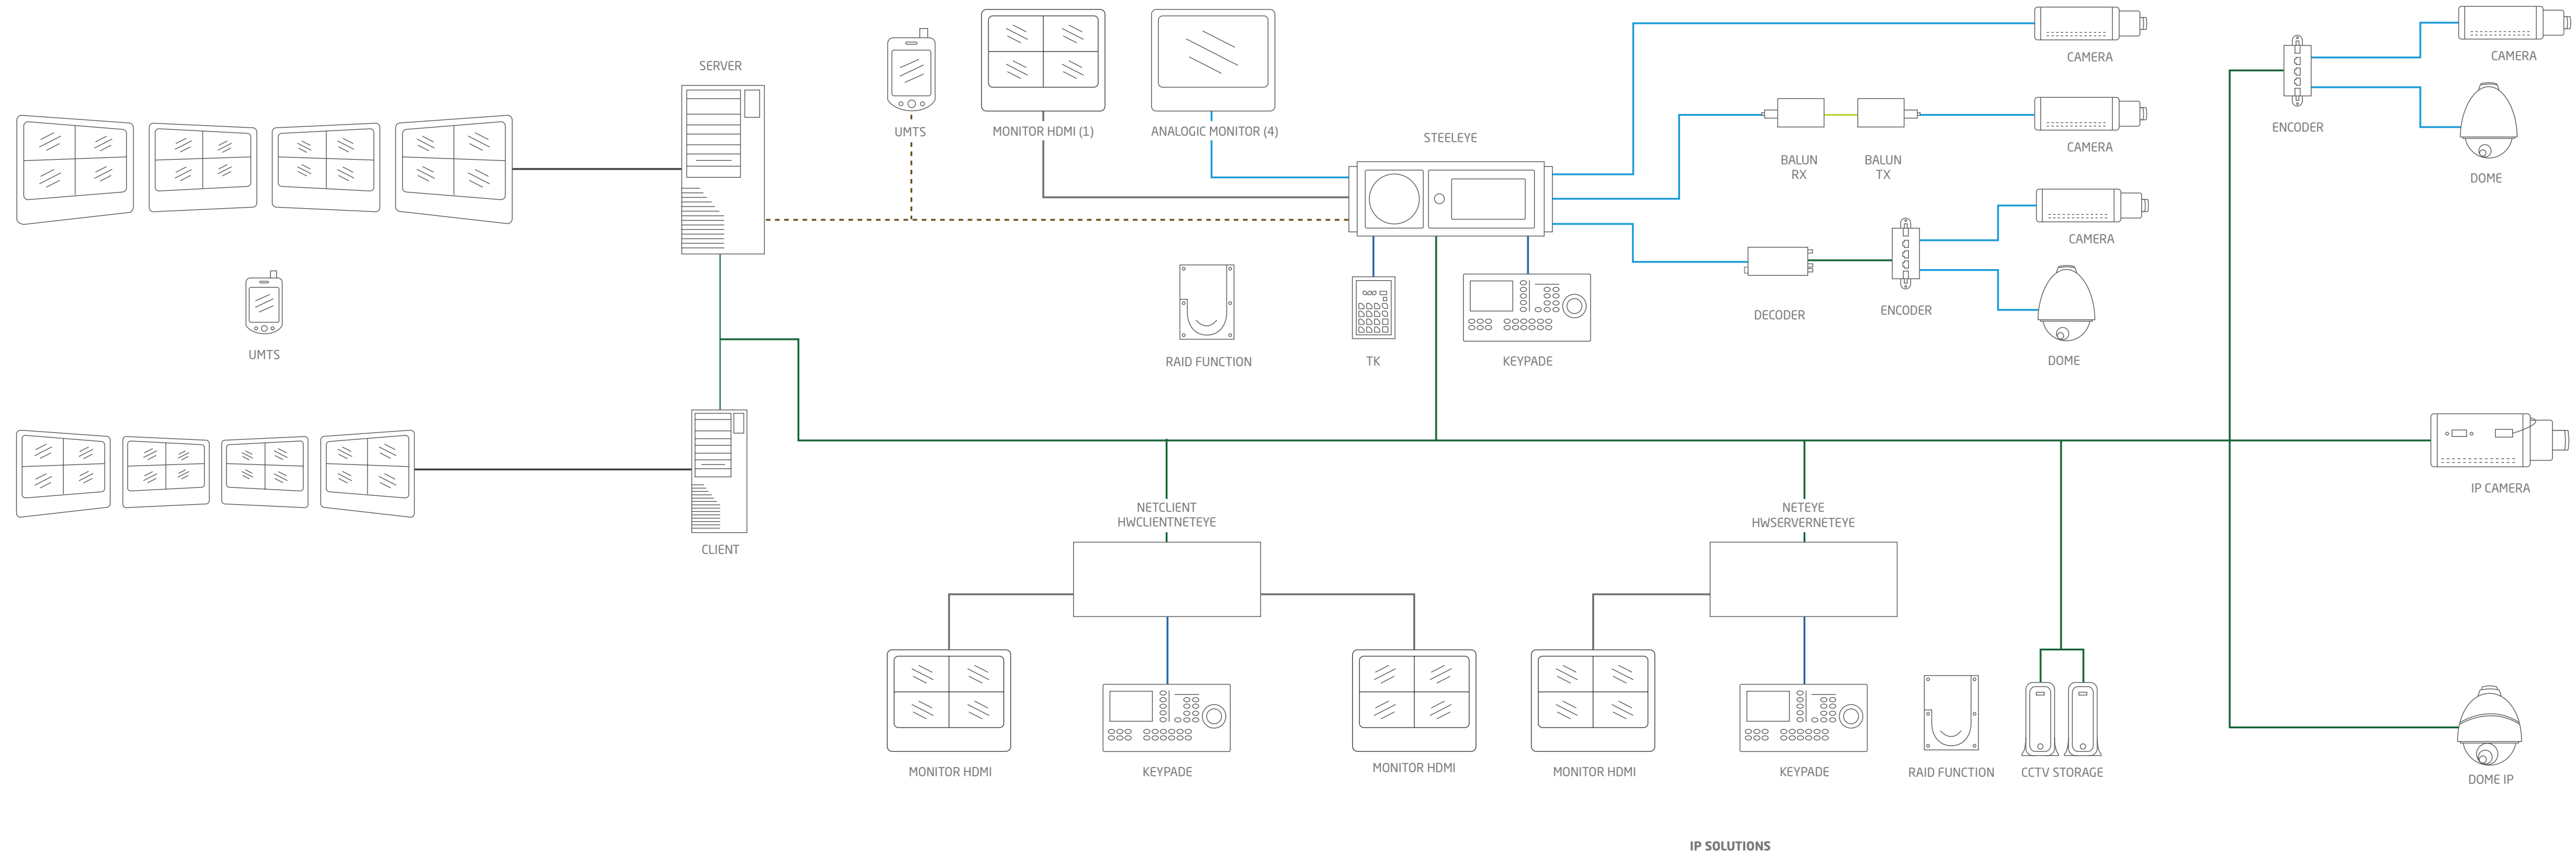

IBRID SOLUTIONS IP & ANALOGIC

- **TCPIP Connection** (CAT5 cable)
- **RS485 LINE** (Shielded, cable with 2 connectors for power supply and 2 connectors RS484 for signal)
- **VIDEO ANALOGICAL SIGNAL** (Coaxial cable RG59)
- **HDMI** (Cable HDMI)
- **TWISTED TELEPHONE CABLE** (Cable with 2 twisted connectors for signal)
- - - **UMTS/GPRS** (3G connection)
- (x)** = Maximum Number of connected device. The devices can be added together ex: (x) + (x)
- [x]** = Maximum Number of connected device. The device cannot be added together ex: (x) or (x)

CCTV System

Elaborazione intelligente dell' immagine digitale

By using neural advanced digital elaboration immagine algorithms our company has implemented advanced functions such as:

- **Slow motion:** object permanency recognizing inside the camera take or opposite events like the vandalism phenomenon reconizing people counting.
- **Motion - tracking object:** extreme precision movement alarm recognizing independently from atmospheric events and filtered by different factors such as size, direction origin, route, passage crossing and/or perimeter.
- **Number plate reading**

Character recognizing for number plate reading or alphanumeric codes for elaborations such as passages management, parking spaces or LTZ

Hybrid solutions

Implementation of an integration on digital systems models Phantom and Videospay for the management of PAL/NTSC video cameras and IP products such as IP cameras and video servers. Integrated management of programming functions such as event research, visualizing, recording and remote transmitting for the realization of hybrid systems with traditional and flexibility solutions.